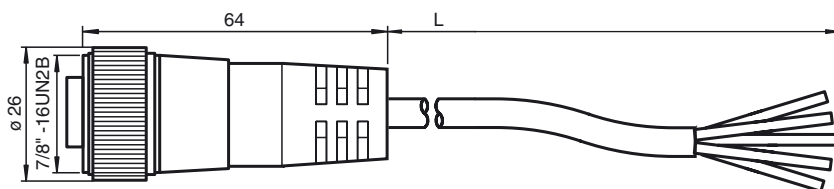

Model Number

V95-G-YE6M-STOOW

Female cordset, 7/8", 5-pin, STOOW cable

Features

- Thread 7/8 inch

Dimensions

Technical data

General specifications

Number of pins	5
Connection 1	socket
Construction type 1	straight
Threading 1	7/8 inch
Connection 2	cable end

Electrical specifications

Operating voltage	U_B	max. 600 V
Operating current	I_B	8 A
Volume resistance		< 5 m Ω

Ambient conditions

Ambient temperature	-40 ... 105 °C (-40 ... 221 °F)
---------------------	---------------------------------

Mechanical specifications

Degree of protection	IP67	
Material		
Contacts	Cu alloy gold plated	
Body	PVC, yellow	
Cable	PVC	
Slotted nut	nickel-plated brass	
Core insulation	PVC	
Cable	fine-strand, flexible	
Sheath diameter	Ø 12.9 mm	
Bending radius	10 x cable diameter	
Color	yellow	
Cores	5 x 1.5 mm ² (16 AWG)	
Length	L	6 m
Note	STOOW UL Standard	